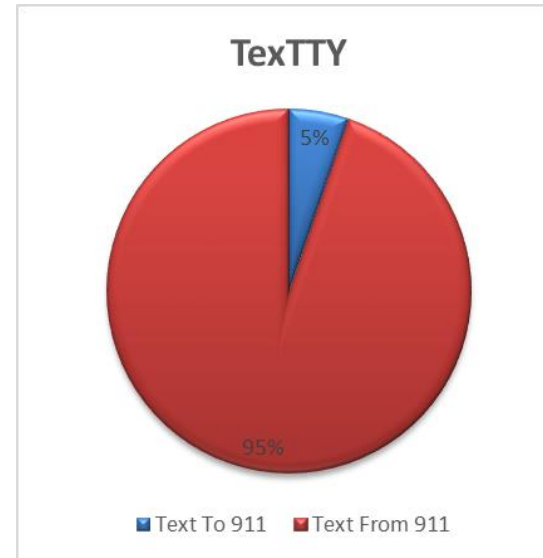

Transfers

	2017
OPS	36
Hancock County	99
Fulton County	83
Schuyler County	144
Henderson County	345
Monmouth Public Safety	55
Burlington PD	60
Mercer County	16
Adams County	2
Brown County	9
Cass County	156
Knox County	5
Mason County	1
Morgan County	1
Lee County	3
TOTAL	1,015

Average 911 calls
per day
37

Text to 911 = 21
Text from 911 = 377