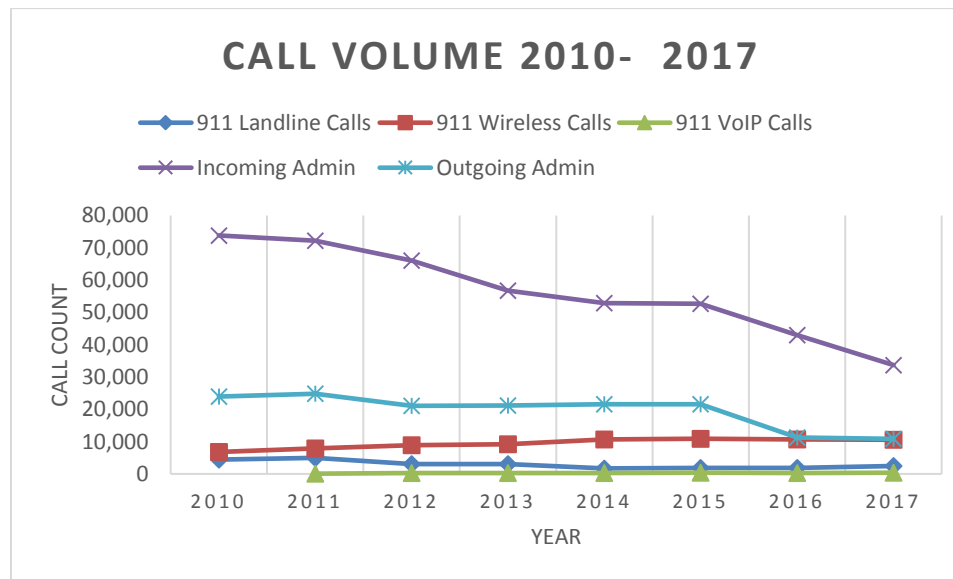

2017 ETSB Year End Report

Phone Statistics

	2010	2011	2012	2013	2014	2015	2016*	2017
911 Landline Calls	4,484	4,968	3,075	3,006	1,707	1,906	1,862	2,462
911 Wireless Calls	6,793	7,854	8,906	9,195	10,633	10,902	10,682	10,532
911 VoIP Calls		78	280	294	279	333	289	376
Incoming Admin	73,833	72,206	66,038	56,708	52,838	52,669	42,973	33,703
Outgoing Admin	23,906	24,819	21,085	21,207	21,583	21,624	11,284	10,860
Total	109,016	109,925	99,384	90,410	87,040	87,434	67,090	59,950

*2016 Statistics begin January 21st when Vesta system was installed

Quarterly Breakdown

EMERGENCY	Q1	Q2	Q3	Q4	Total
911 Cell 1742	15	30	33	36	114
E911-1	229	216	164	206	815
E911-2	233	215	166	210	824
E911-3	232	218	164	209	823
W911-1	1,690	1,214	1,341	1,219	5,464
W911-2	1,682	1,207	1,328	1,227	5,444