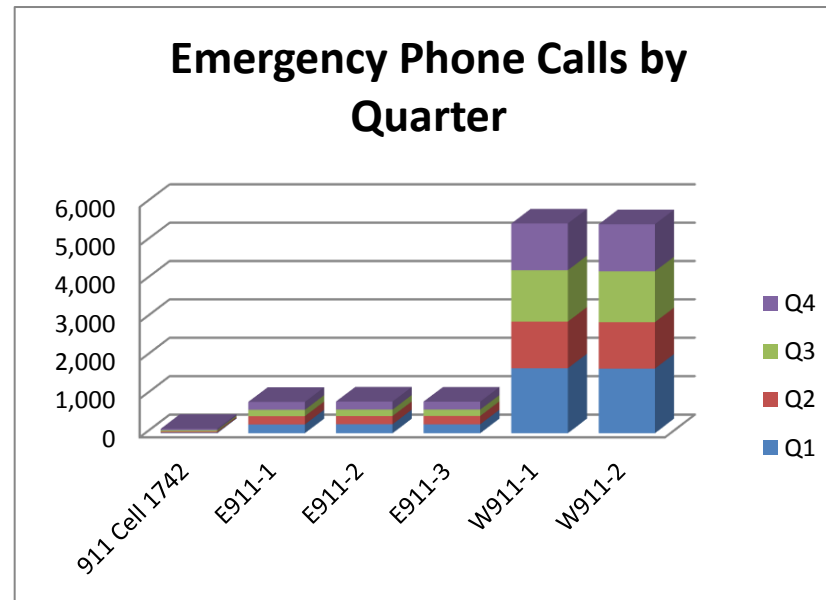

2017 ETSB Year End Report

Phone Statistics

	2010	2011	2012	2013	2014	2015	2016*	2017
911 Landline Calls	4,484	4,968	3,075	3,006	1,707	1,906	1,862	2,462
911 Wireless Calls	6,793	7,854	8,906	9,195	10,633	10,902	10,682	10,532
911 VoIP Calls		78	280	294	279	333	289	376
Incoming Admin	73,833	72,206	66,038	56,708	52,838	52,669	42,973	33,703
Outgoing Admin	23,906	24,819	21,085	21,207	21,583	21,624	11,284	10,860
Total	109,016	109,925	99,384	90,410	87,040	87,434	67,090	59,950

*2016 Statistics begin January 21st when Vesta system was installed

Quarterly Breakdown

EMERGENCY	Q1	Q2	Q3	Q4	Total
911 Cell 1742	15	30	33	36	114
E911-1	229	216	164	206	815
E911-2	233	215	166	210	824
E911-3	232	218	164	209	823
W911-1	1,690	1,214	1,341	1,219	5,464
W911-2	1,682	1,207	1,328	1,227	5,444